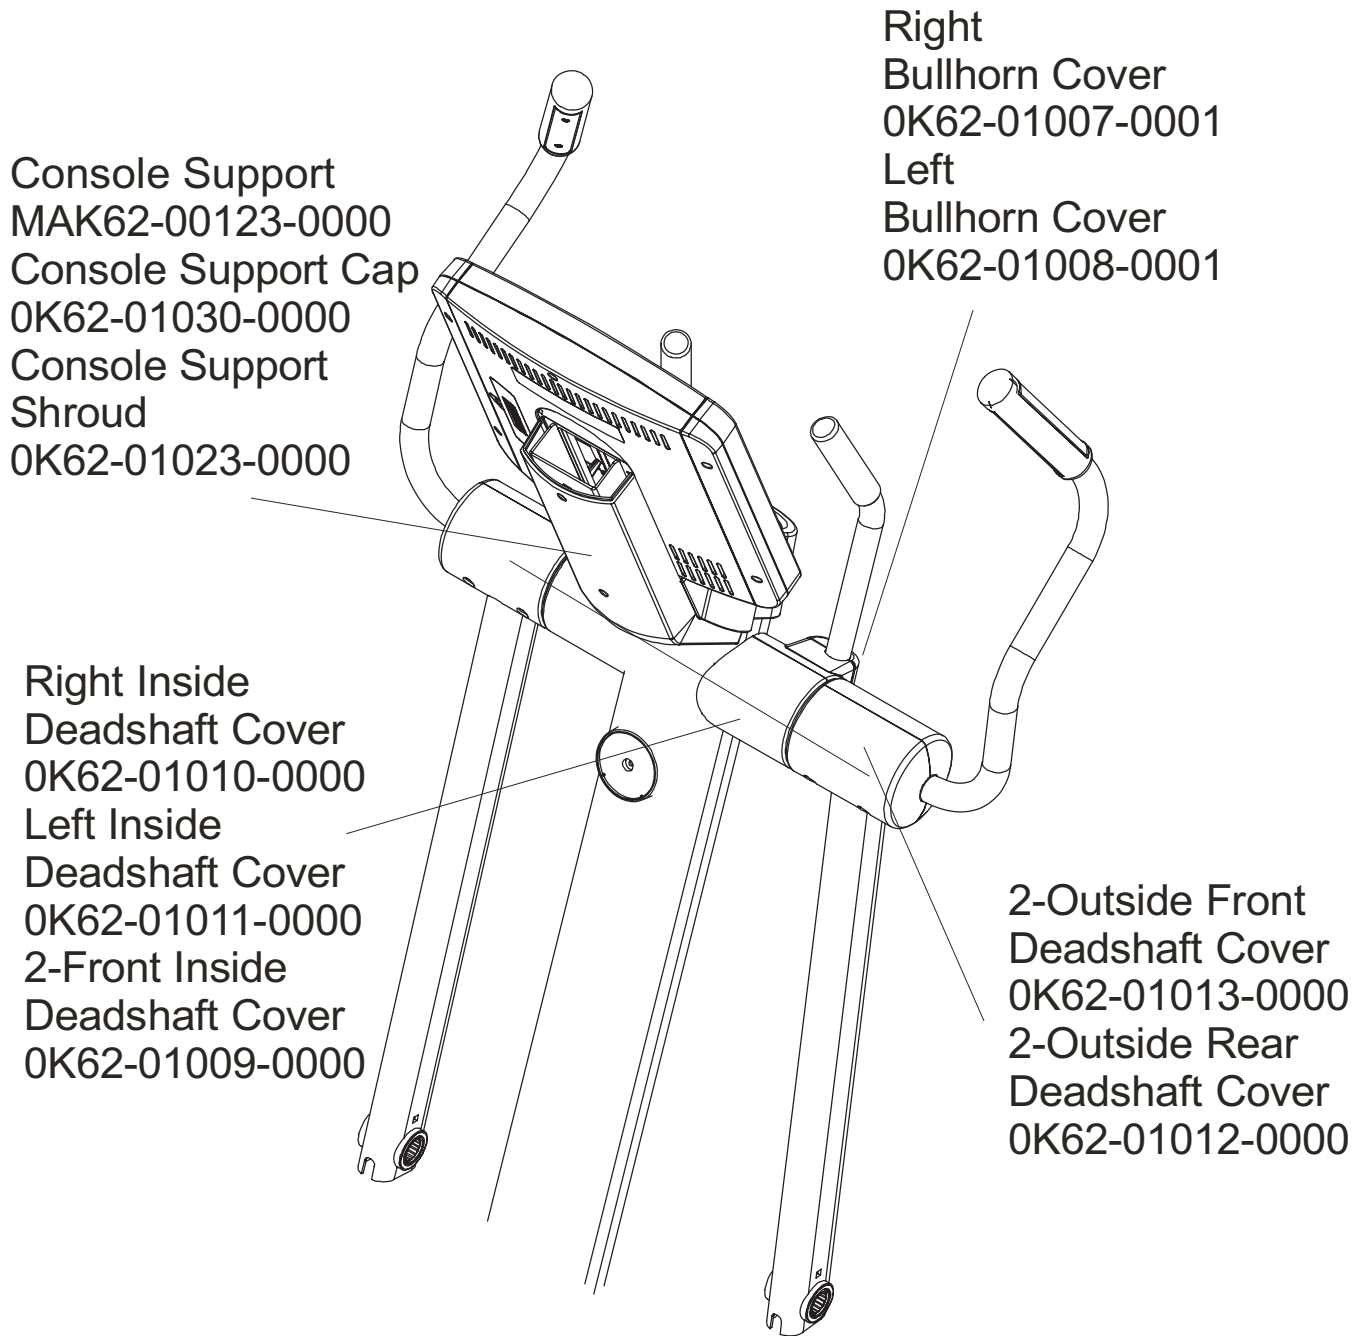

LifeFitness

Classic Cross-trainer CLSXH-0XXX-01
(international only)

Customer Support Services
PARTS MANUAL rev 24 Sep 2009

Console Support and Deadshaft Covers 4
Handlebars and Bullhorns 5
Console and Related Components 6
Upper Frame Hardware 7
Rocker Arms and Pedal Levers 8
Crank Cover and Lower Caps 9
Lower Frame Shrouds and Hardware 10
Pedal Lever Components 11
PCB, Battery, Reed Switch, and Bracket 12
Bearing Insert Assembly 13
Crank Arm Pulley Assembly 14
Drive Module 15
Drive Module Hardware 16
Cables 17

Description	Part No.
OPERATION MANUAL (CD)	OKCD-02003-0001
SERVICE MANUAL	M051-00K62-A149
TOUCH UP PAINT: SPRAY CAN .5 OZ BOTTLE W/APPLICATOR .33 OZ PEN	0017-00008-0204 0017-00008-0205 0017-00008-0206
HARDWARE BAG	AK62-00152-0001
ACCESS PANEL ASSEMBLY CONSISTS OF: 120" COAX CABLE 120" POWER EXTENSION CABLE BRACKET F-TYPE PANEL CONNECTOR #8 PLASTIC GROMMET	AK62-00210-0000 AK32-00020-0002 AK32-00078-0001 OK62-01179-0001 0017-00021-2846 0017-00042-0754
PLUG IN OPTION 120/60	GK62-00002-0018
PLUG IN OPTION 240/50 UK	GK62-00002-0019
PLUG IN OPTION 240v AUS	GK62-00002-0020
PLUG IN OPTION 230/50 CONT	GK62-00002-0021

This treadmill has both Lifepulse sensors and telemetry for reading heart rate.

Language	Part Nos.	
	Console	Overlay/Bezel/Switch
Eng + Met	AK62-00329-0001	AK62-00191-0001
Ger/Met	AK62-00329-0003	AK62-00191-0003
Spn/Met	AK62-00329-0004	AK62-00191-0004
Jap/Met	AK62-00329-0006	AK62-00191-0006
Frn/Met	AK62-00329-0007	AK62-00191-0007
Ital/Met	AK62-00329-0008	AK62-00191-0008
Dut/Met	AK62-00329-0009	AK62-00191-0009
Port/Met	AK62-00329-0010	AK62-00191-0010
Turk/Met	AK62-00329-0014	AK62-00191-0014

not shown:
Accessory Tray
0K62-01022-0000
Mounting Screws (2)
0017-00101-1846

Bearing Insert Assembly
AK62-00299-0000

Service Kit
GK62-00002-0044
kit contents:
Crankshaft (1)
Bearings (2)
Bearing Flanges (2 sets)
Nuts (4)
Washers (4)